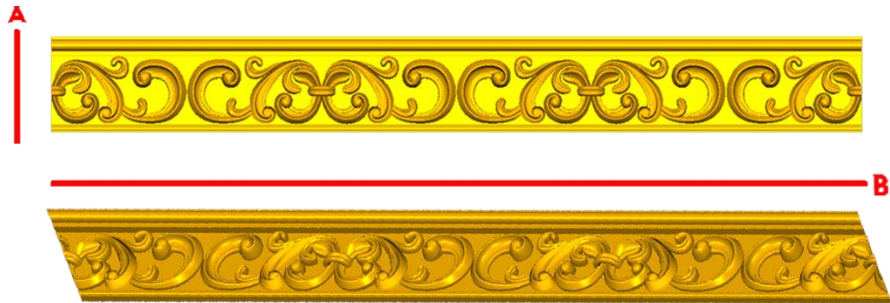

Código	Molde	°Alimenticio	Fig en Pasta
CORD259-1	$117.00	$234.00	$88.00
CORD259-2	$137.00	$273.00	$102.00
CORD259-3	$175.00	$350.00	$128.00