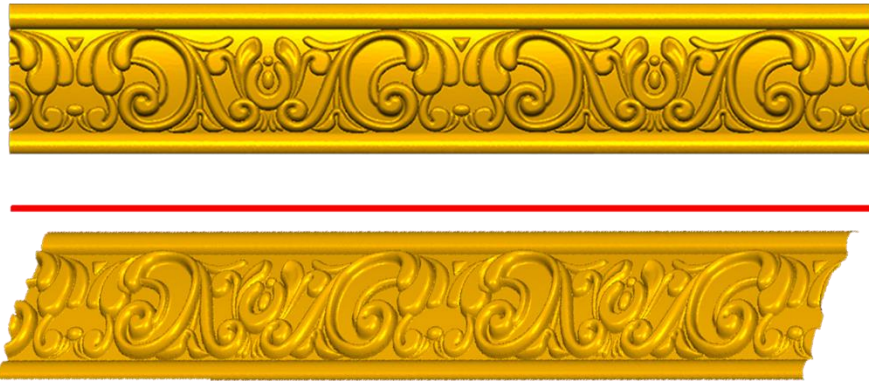

Código	Molde	°Alimenticio	Fig en Pasta
CORD123-1	$234.00	$467.00	$172.00
CORD123-2	$337.00	$674.00	$251.00
CORD123-3	$516.00	$1,032.00	$383.00